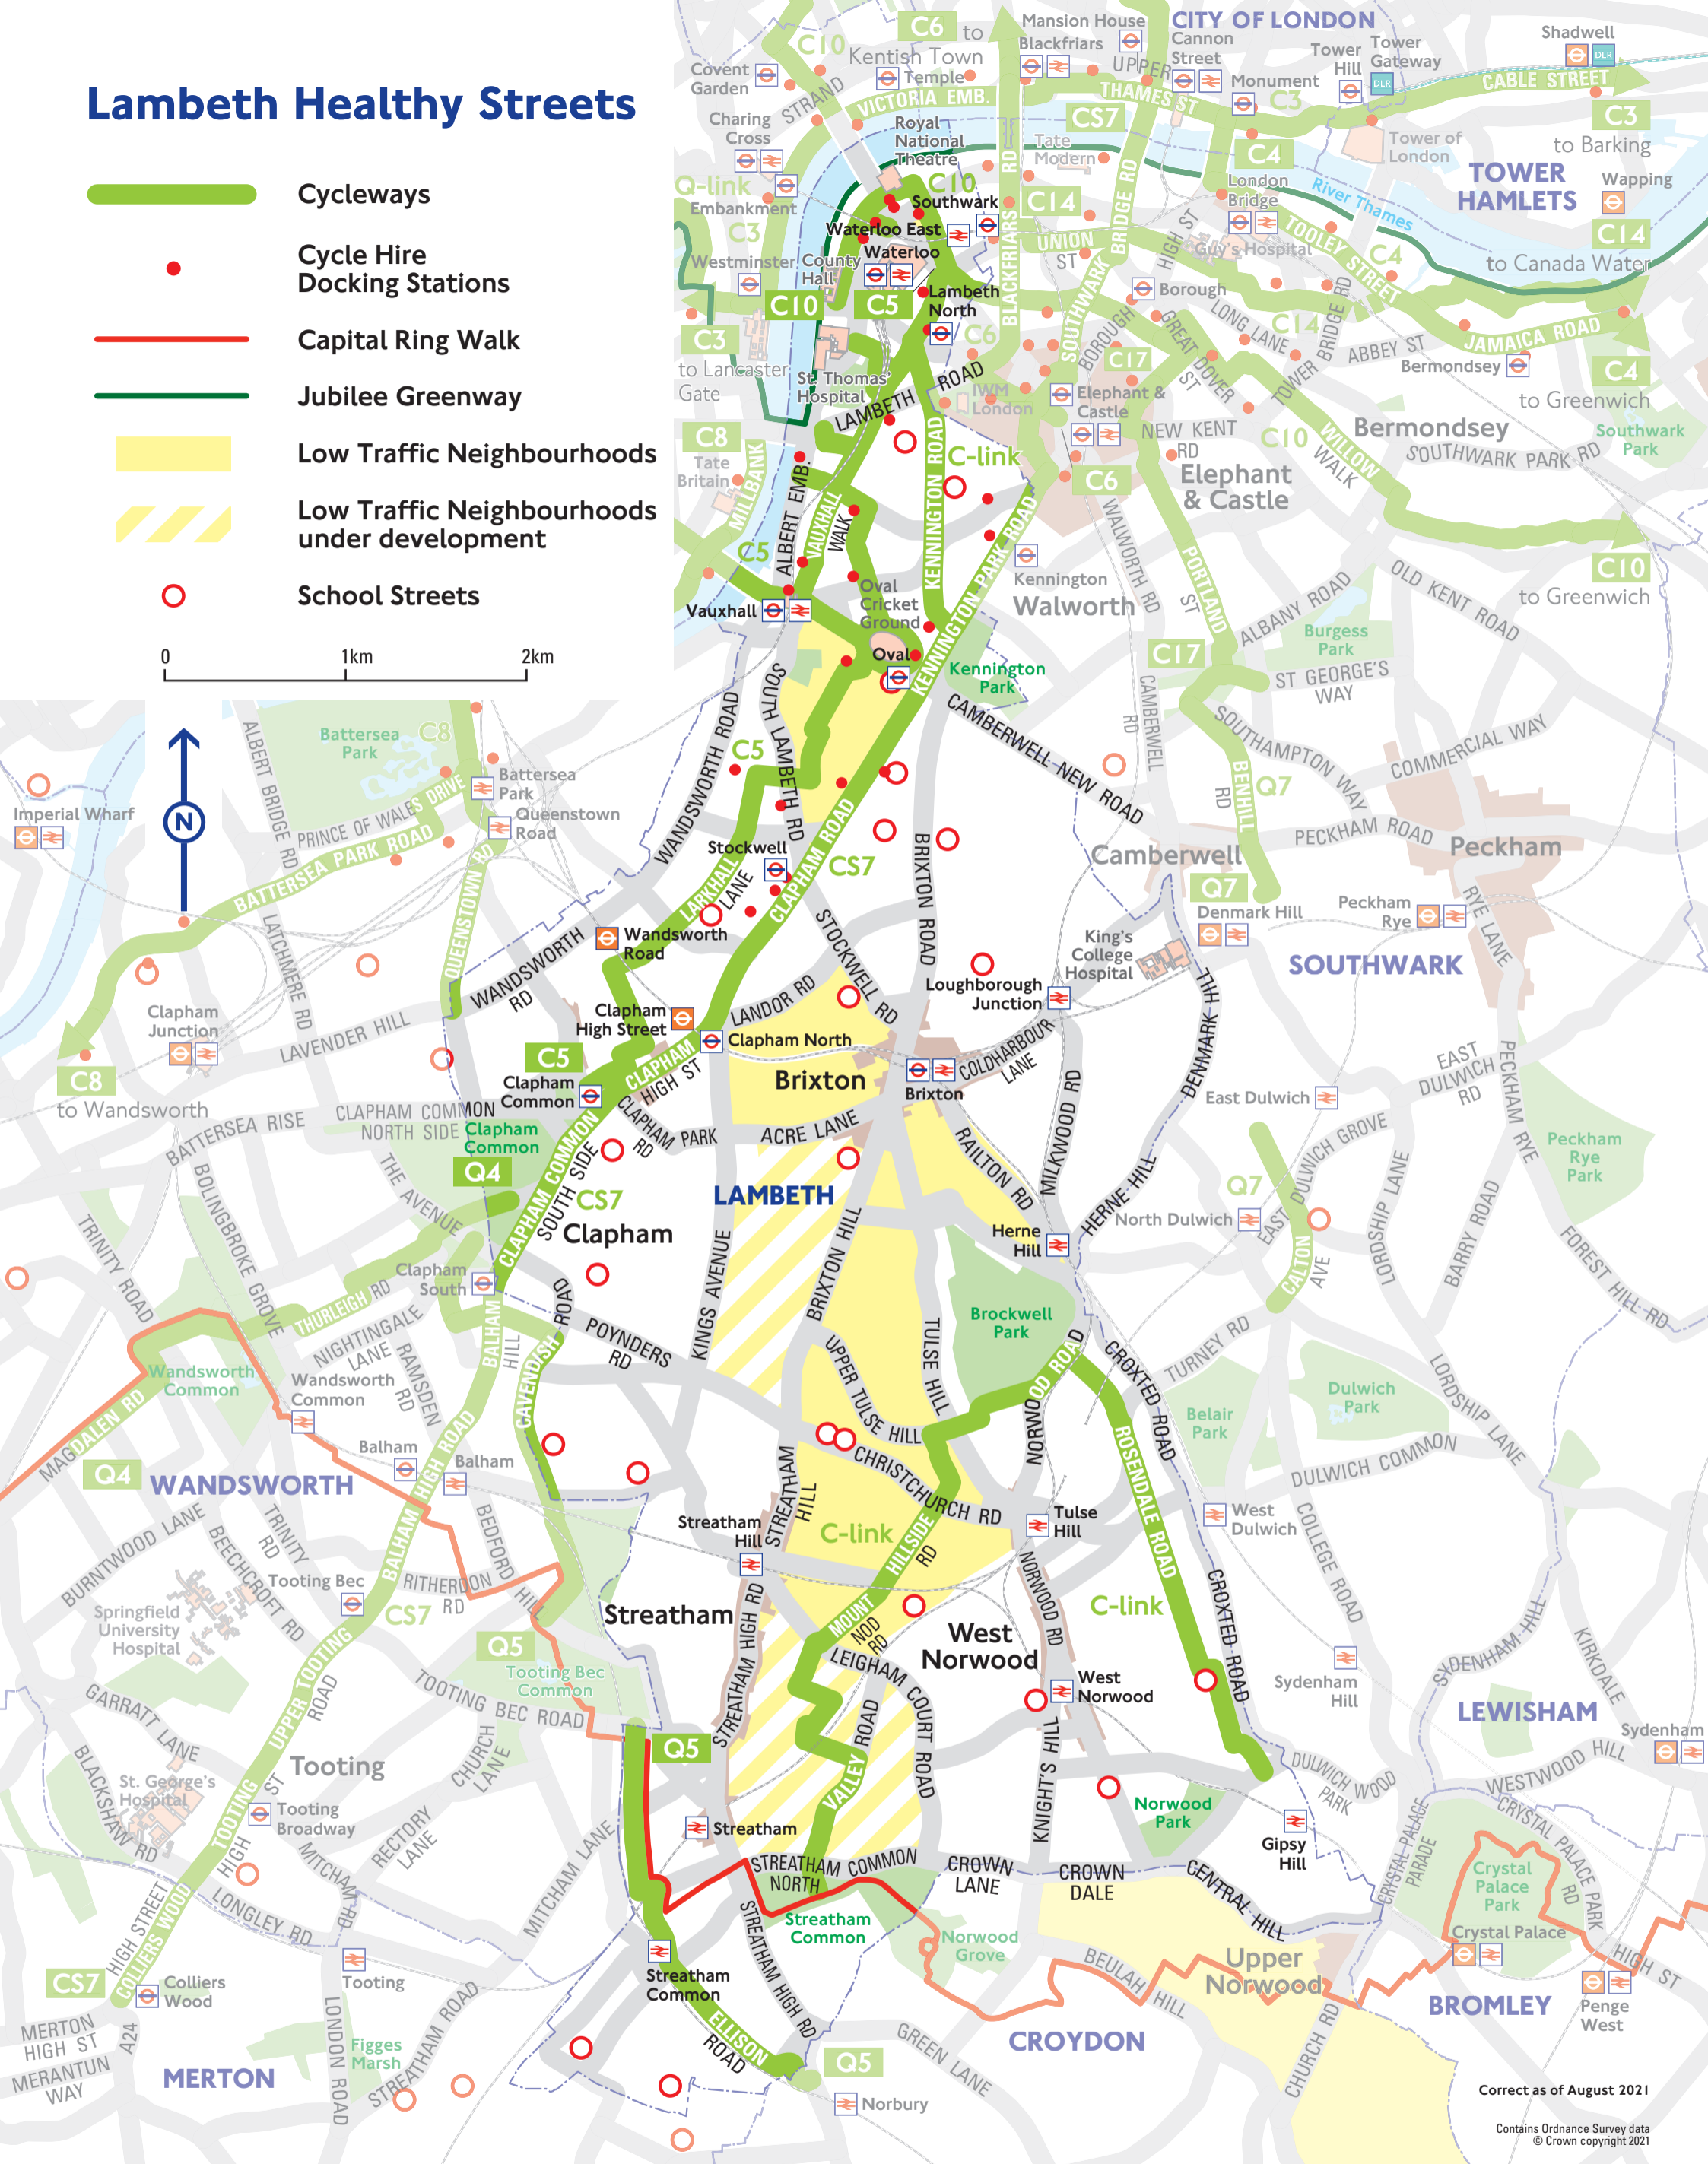

Lambeth Healthy Streets

-  Cycleways
-  Cycle Hire Docking Stations
-  Capital Ring Walk
-  Jubilee Greenway
-  Low Traffic Neighbourhoods
-  Low Traffic Neighbourhoods under development
-  School Streets

0 1km 2km

Correct as of August 2021

Contains Ordnance Survey data © Crown copyright 2021